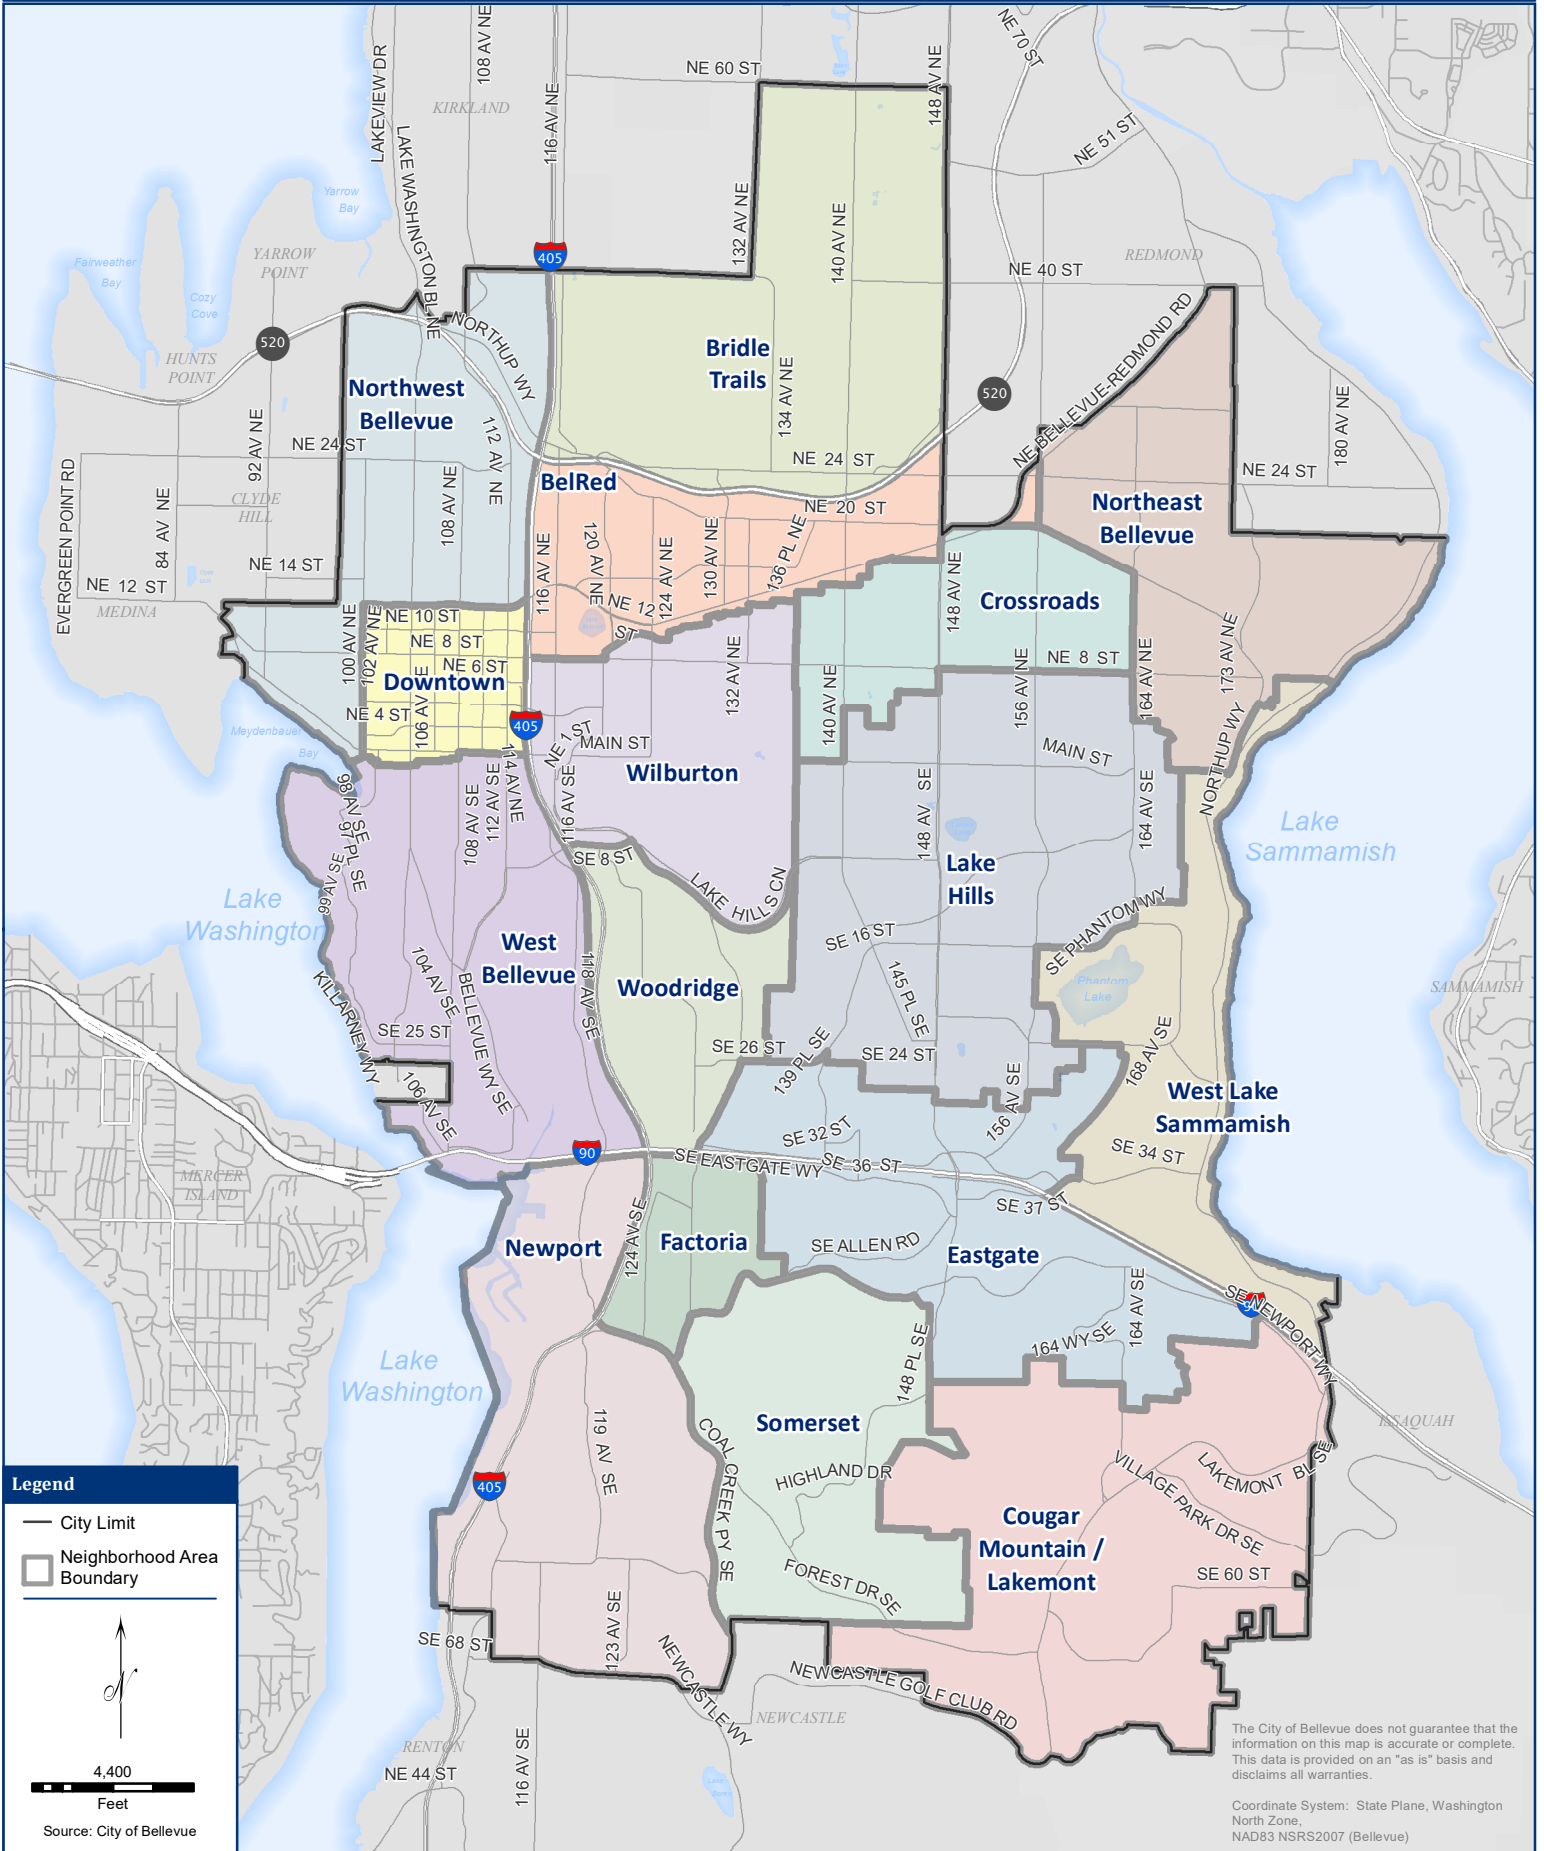

# Neighborhood Areas

The City of Bellevue does not guarantee that the information on this map is accurate or complete. This data is provided on an "as is" basis and disclaims all warranties.

Coordinate System: State Plane, Washington North Zone, NAD83 NSRS2007 (Bellevue)